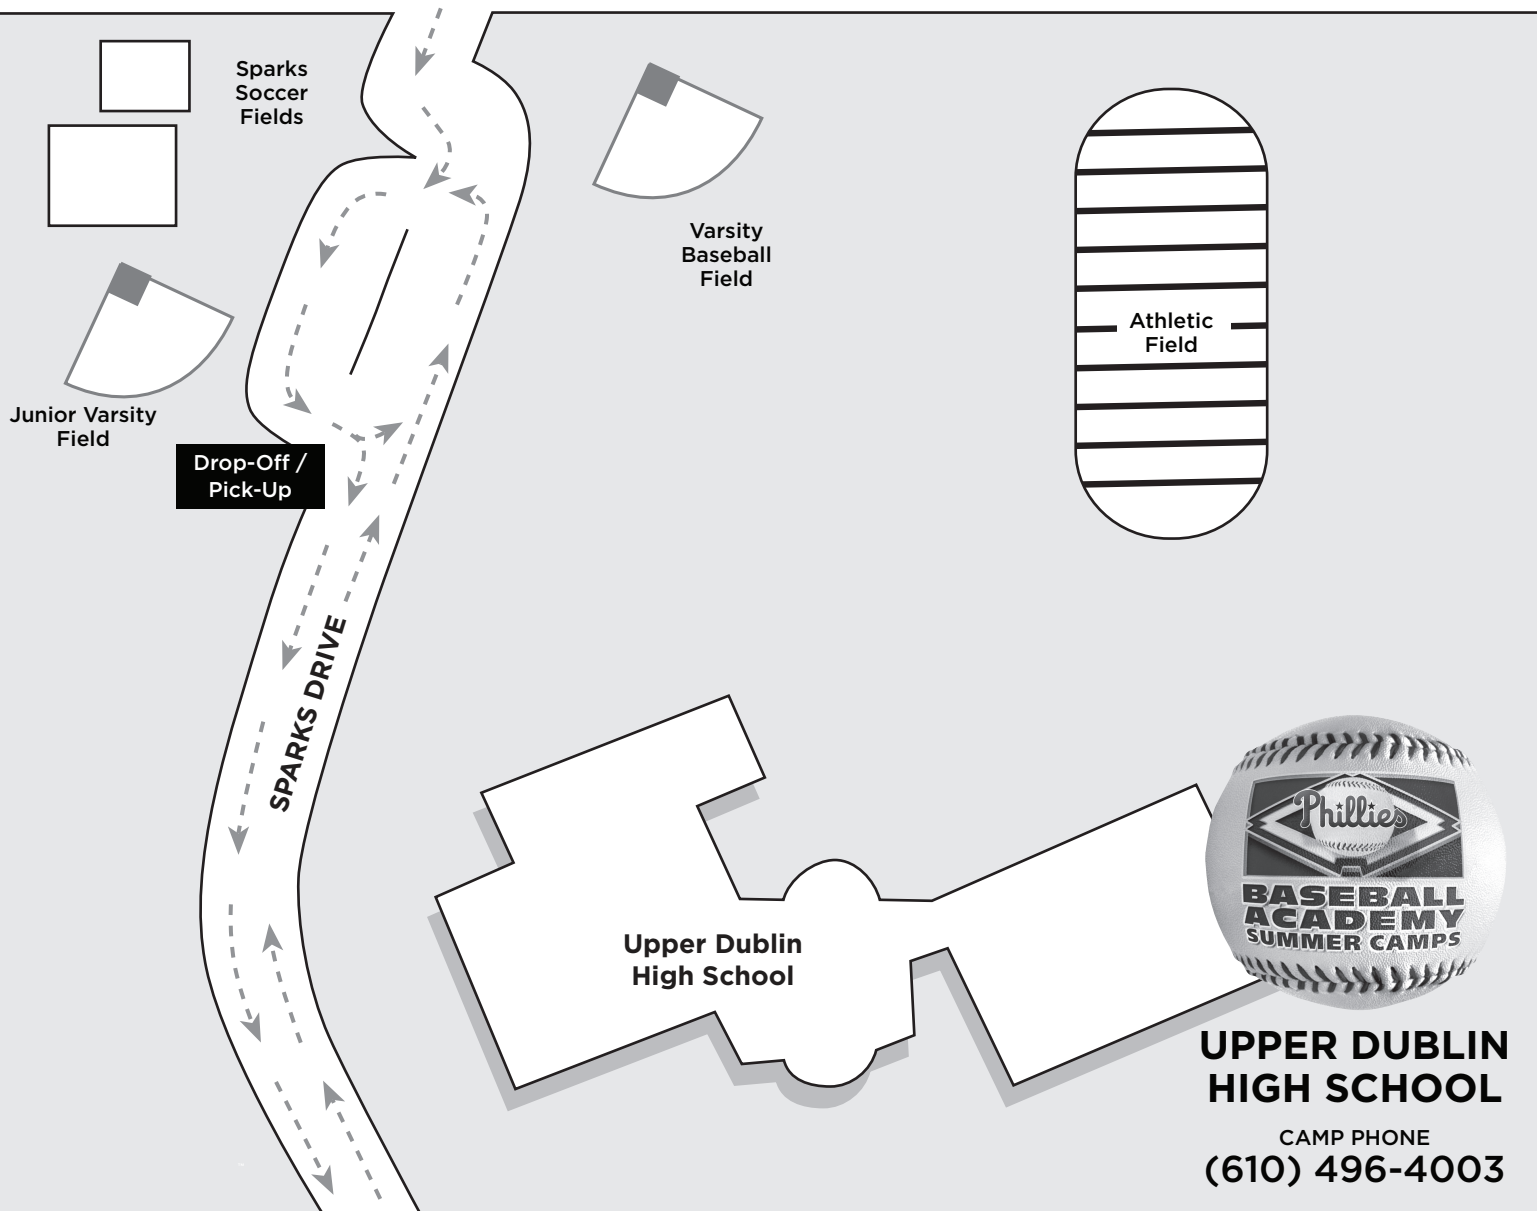

UPPER DUBLIN

SUSQUEHANNA ROAD

HIGHLAND AVENUE

Upper Dublin High School

UPPER DUBLIN HIGH SCHOOL

CAMP PHONE
(610) 496-4003

LOCH ALSH AVENUE