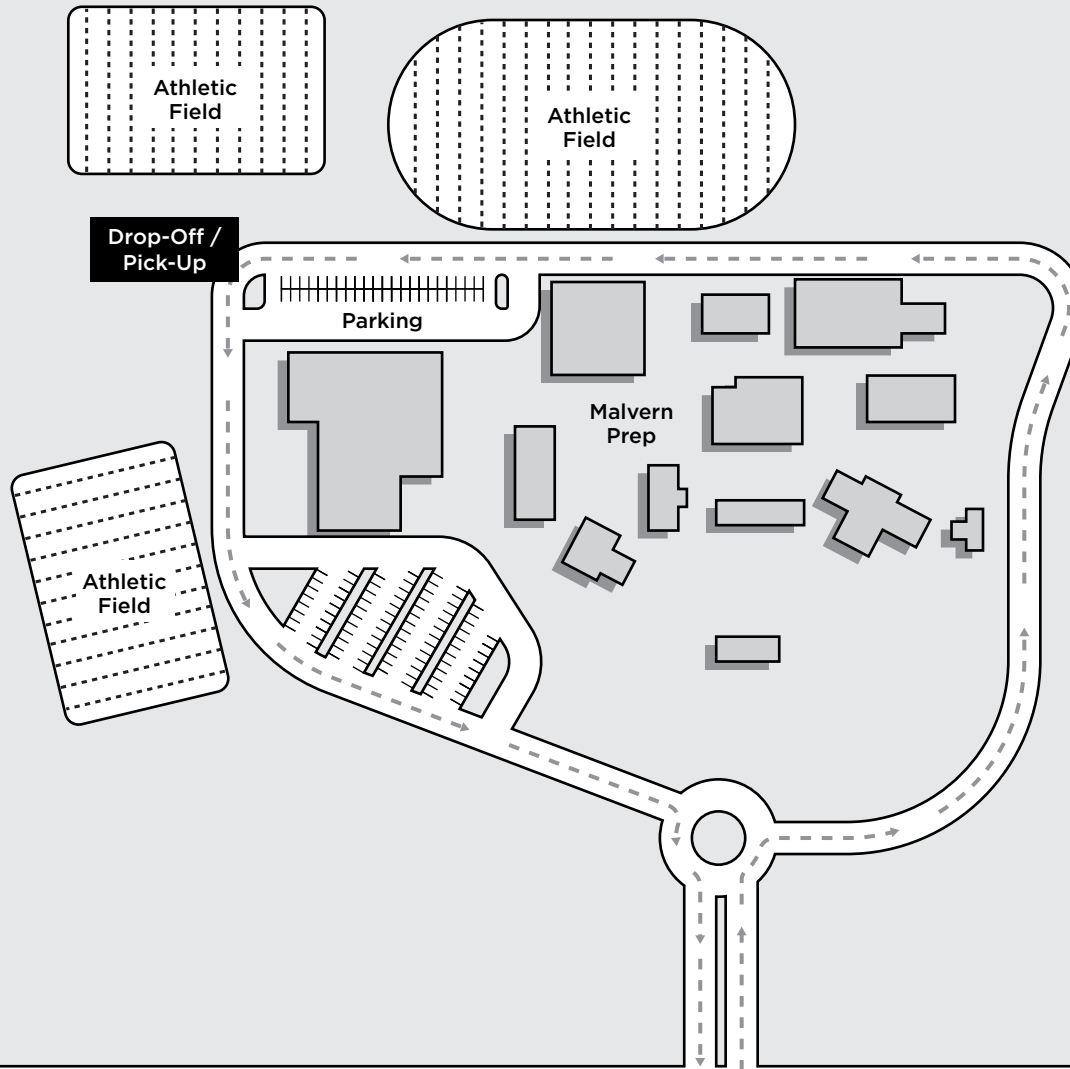

MALVERN PREP

PAOLI PIKE

PAOLI PIKE

SOUTH WARREN AVENUE

ENTRANCE

SOUTH WARREN AVENUE

MALVERN PREP SCHOOL

CAMP PHONE
(610) 496-4003